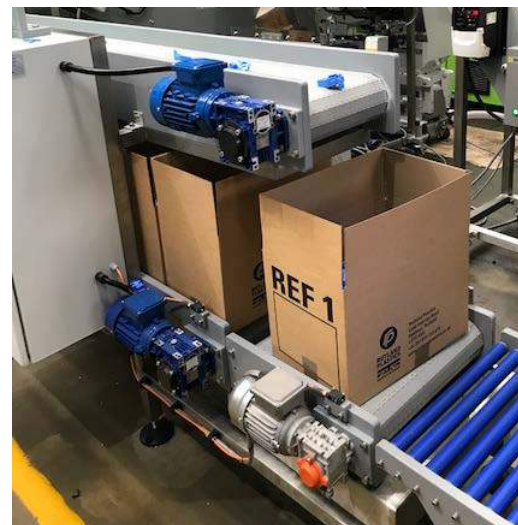

www.upmconveyors.co.uk

LARGE VERTICAL TOTE SERVER

SMALL VERTICAL TOTE SERVER

LARGE ROTARY TOTE FILLER

LINEAR TOTE INDEXING CONVEYOR

PRODUCT COOLING CONVEYORS

MERGE, LIFT AND DIVERT CONVEYORS

ROBOT PRODUCT HANDLING CONVEYORS

360-DEGREE PACKET ACCUMULATION CONVEYOR

180-DEGREE DAIRY ACCUMULATION CONVEYOR

SIDE FLEXING BELT CONVEYOR

RAW FOOD PRODUCTION CONVEYORS

SNACK FOOD CONVEYORS

SPIRAL & VERTICAL LIFT CONVEYORS

MERGING & SINGULATION